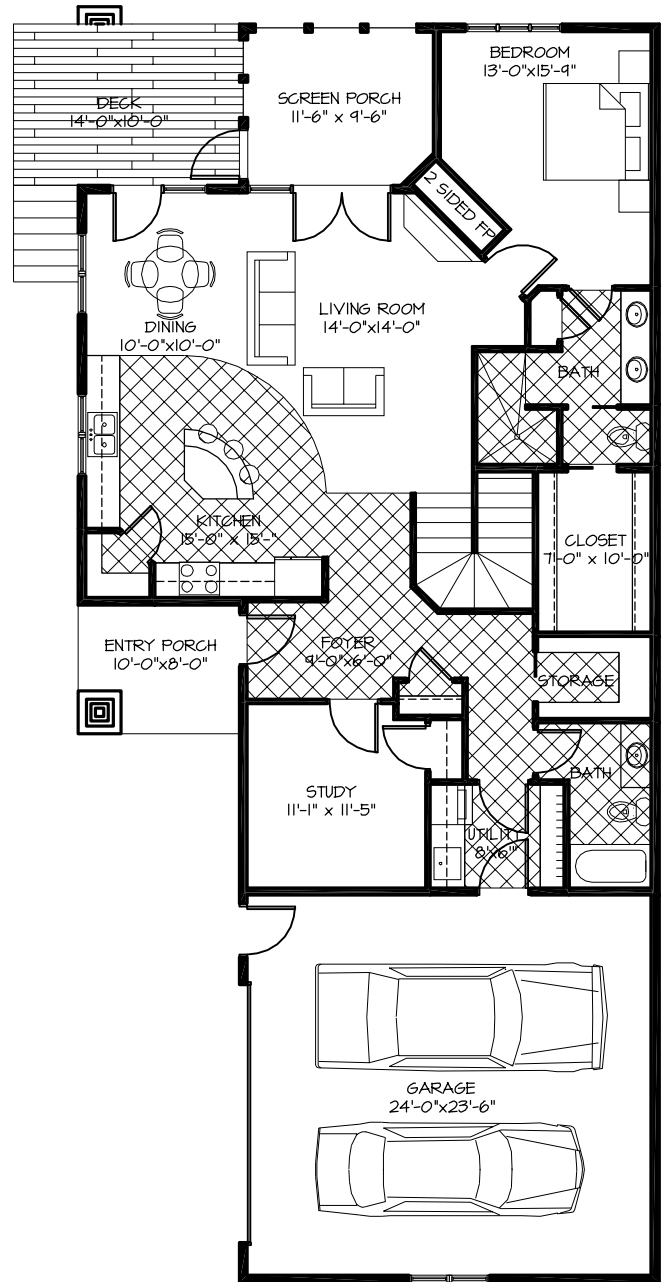

# Lily

## 2 - UNIT CONDO

**LAKE LEVEL**  
 FINISHED: 1022 sq.ft.  
 UNFINISHED: 524 sq.ft.

### MAIN LEVEL

UPPER LEVEL: 1546 sq.ft.  
 GARAGE: 624 sq.ft.  
 ENTRY PORCH: 80 sq.ft.  
 OPTIONAL SCREEN PORCH: 118 sq.ft.  
 OPTIONAL DECK: 140 sq.ft.