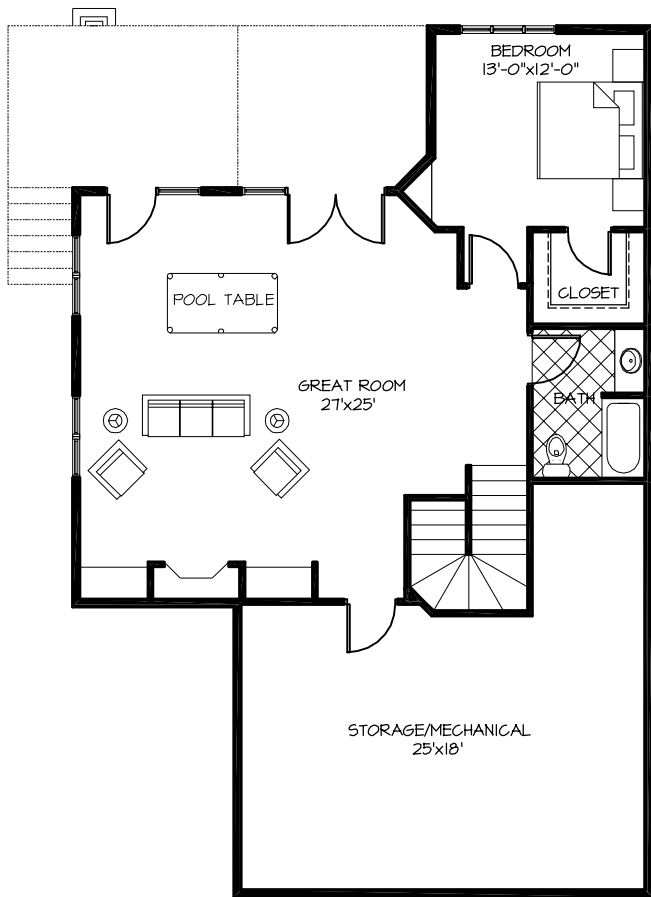

# Lily

## 2 - UNIT CONDO

**LAKE LEVEL**  
 FINISHED: 1022 sq.ft.  
 UNFINISHED: 524 sq.ft.

### MAIN LEVEL

UPPER LEVEL: 1546 sq.ft.  
 GARAGE: 624 sq.ft.  
 ENTRY PORCH: 80 sq.ft.  
 OPTIONAL SCREEN PORCH: 118 sq.ft.  
 OPTIONAL DECK: 140 sq.ft.