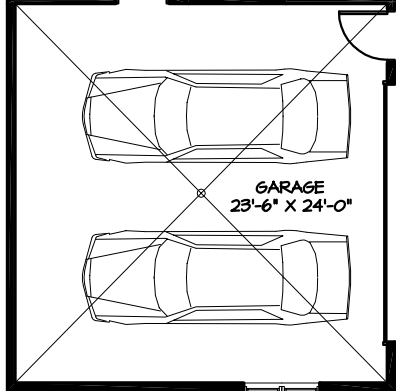

MAIN LEVEL

UPPER LEVEL: 1324 sq.ft.

GARAGE: 576 sq.ft.

Violet

2 - UNIT CONDO

LAKE LEVEL

FINISHED: 863 sq.ft.

UNFINISHED: 461 sq.ft.