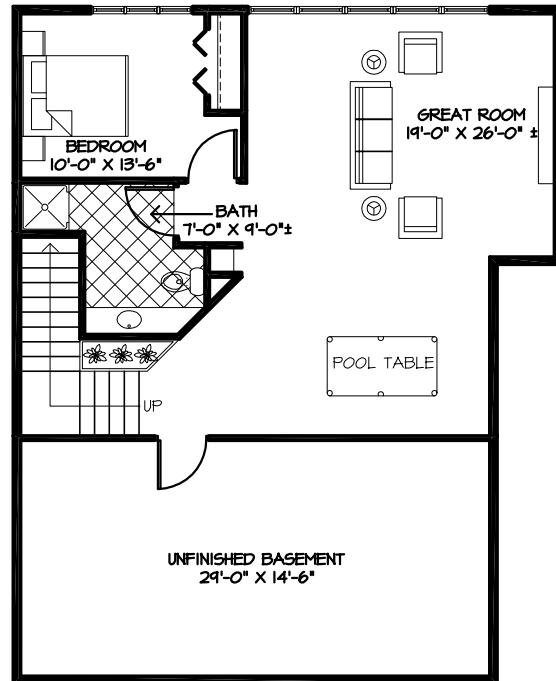

MAIN LEVEL

UPPER LEVEL: 1324 sq.ft.

GARAGE: 576 sq.ft.

Violet

2 - UNIT CONDO

LAKE LEVEL

FINISHED: 863 sq.ft.

UNFINISHED: 461 sq.ft.